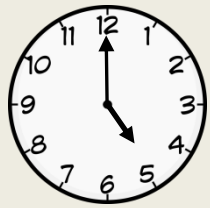

PRIDDY CHANGE-OVER

Leg 4 to Leg 5

Leg 4

Change-over on Priddy Green

Checkpoint closes

Leg5-1. Fork right towards the Queen Victoria

Leg5-2. Turn left at the hidden stile and follow the field boundary

Leg 5